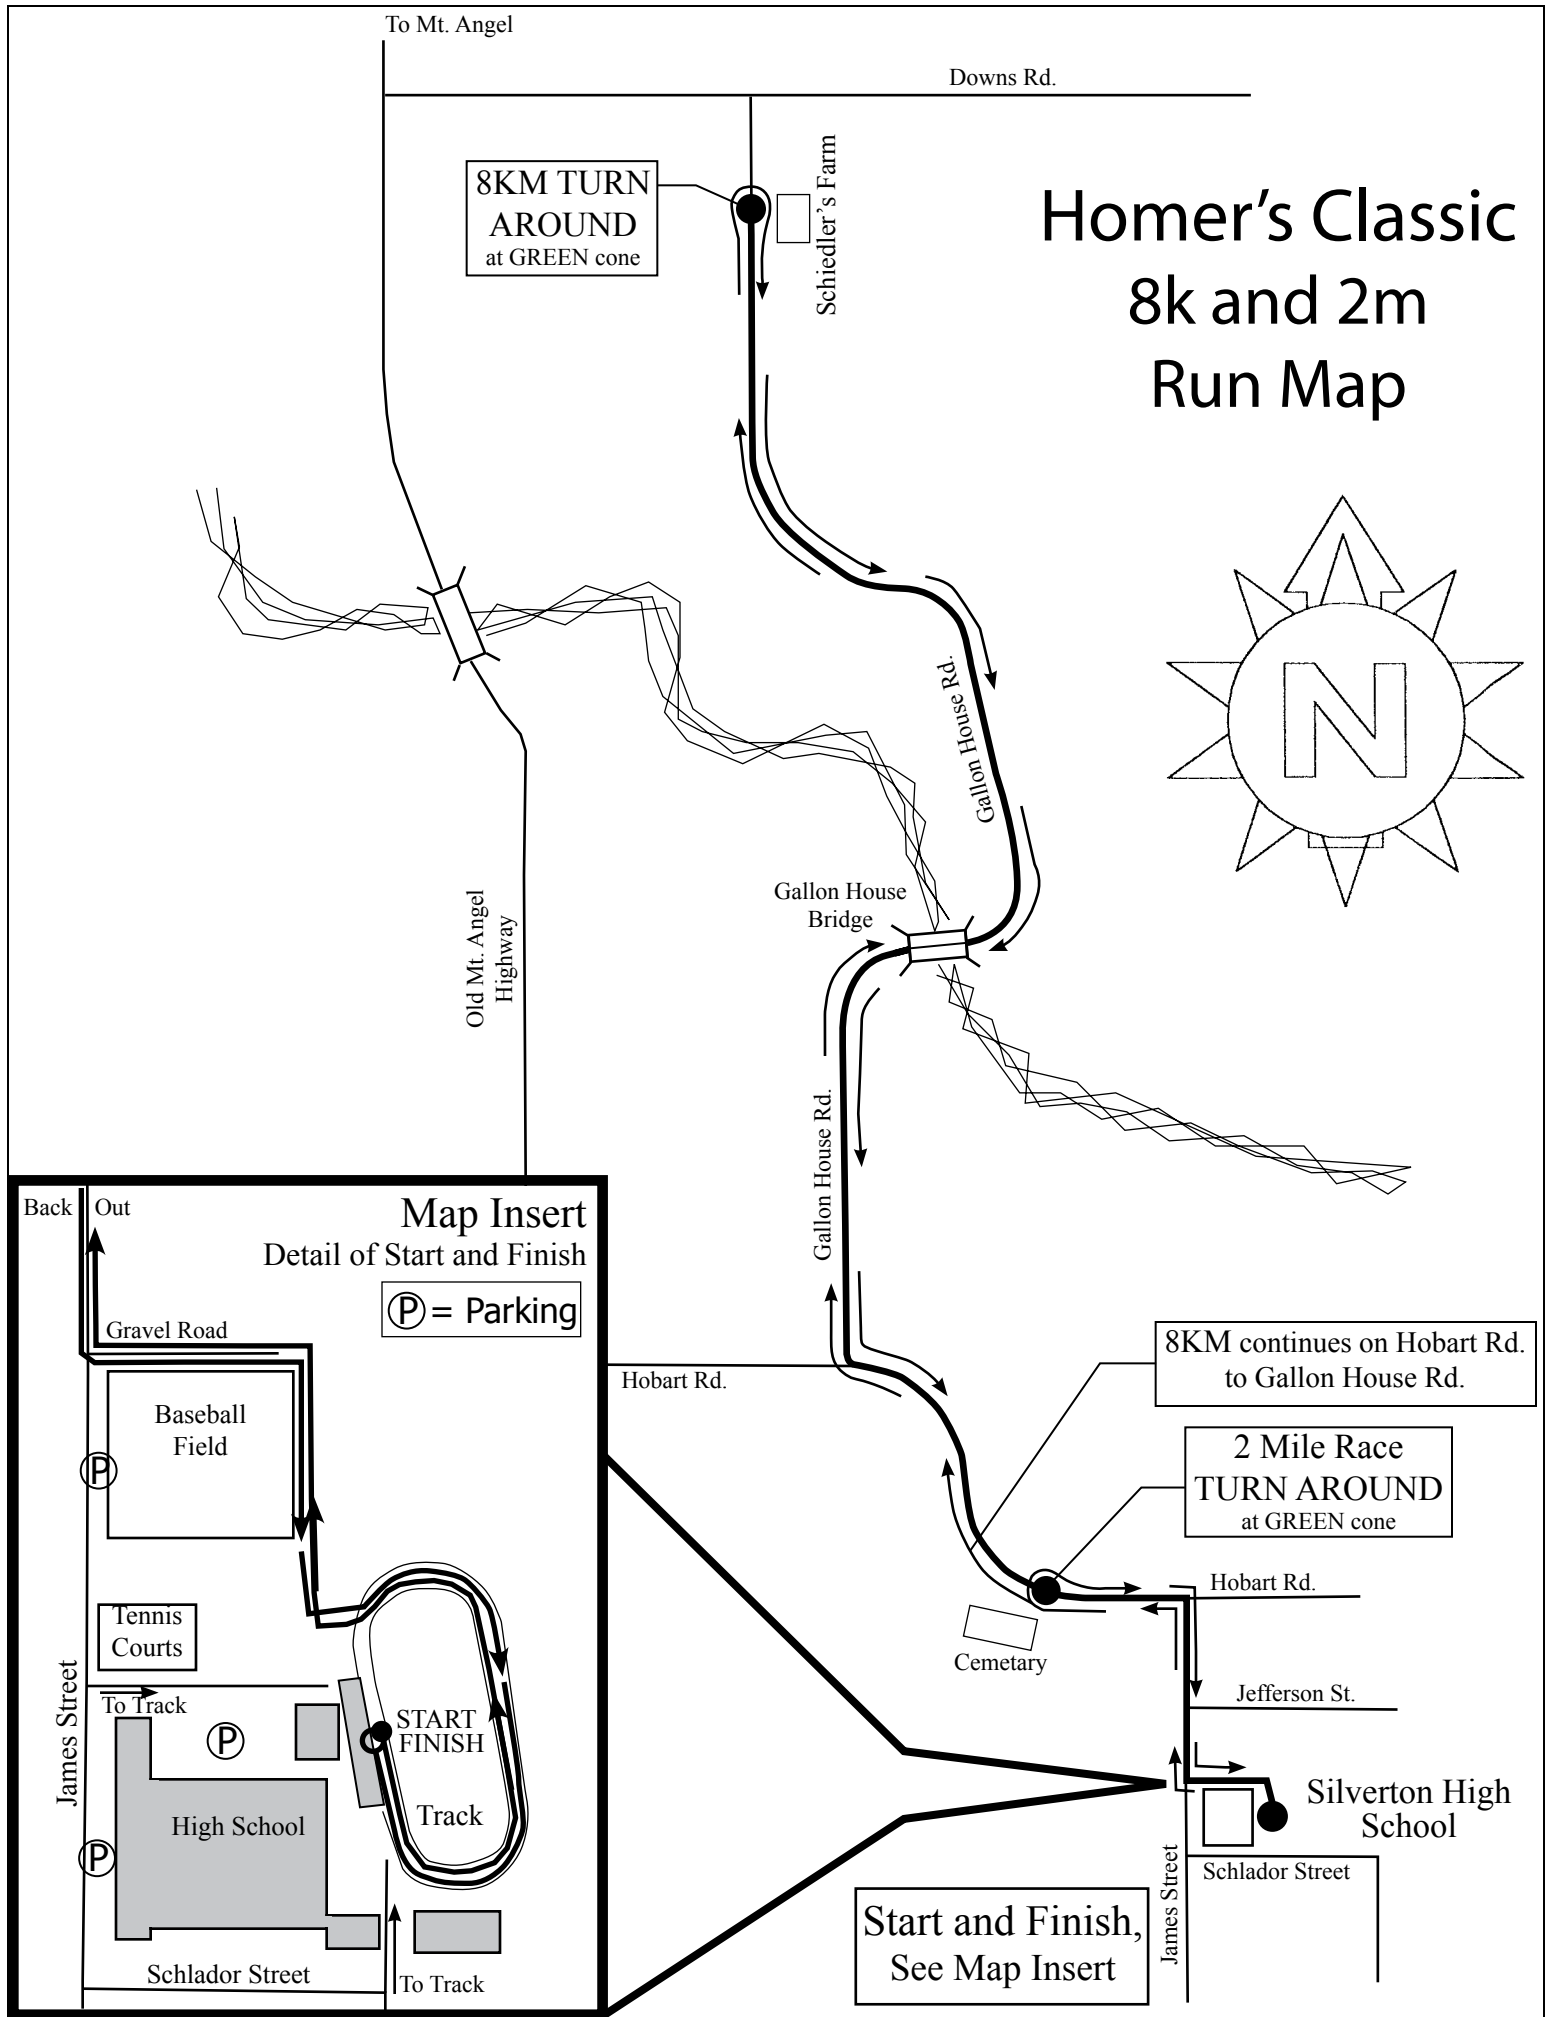

Homer's Classic 8k and 2m Run Map

8KM TURN
AROUND
at GREEN cone

Schiedler's Farm

Downs Rd.

Old Mt. Angel
Highway

Gallon House Rd.

Gallon House
Bridge

Gallon House Rd.

Hobart Rd.

8KM continues on Hobart Rd.
to Gallon House Rd.

2 Mile Race
TURN AROUND
at GREEN cone

Hobart Rd.

Cemetary

Jefferson St.

Silverton High
School

Schlador Street

Track

Schlador Street

To Track

Back

Out

James Street

To Track