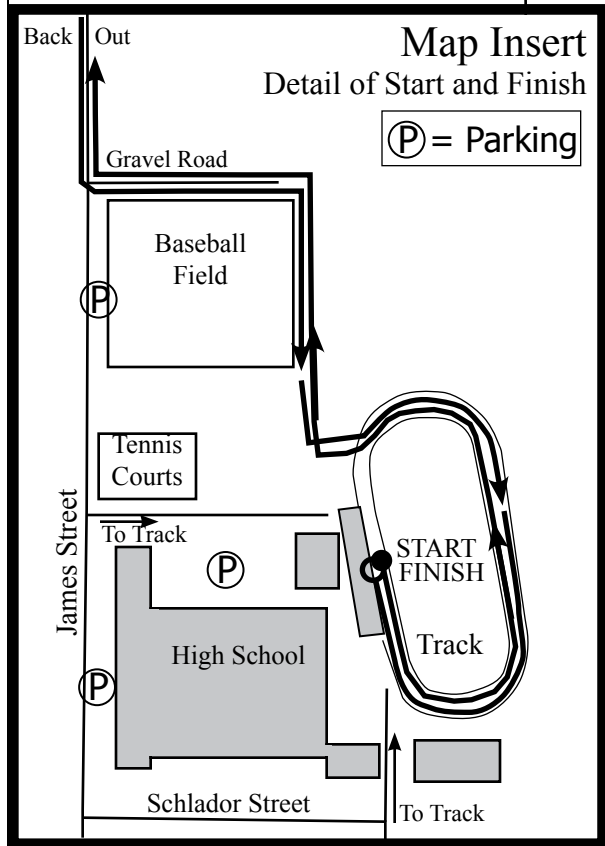

Homer's Classic 8k and 2m Run Map

8KM TURN
AROUND
at GREEN cone

Schiedler's Farm

Downs Rd.

Old Mt. Angel
Highway

Gallon House Rd.

Gallon House
Bridge

Gallon House Rd.

Hobart Rd.

8KM continues on Hobart Rd.
to Gallon House Rd.

2 Mile Race
TURN AROUND
at GREEN cone

Hobart Rd.

Cemetary

Jefferson St.

Silverton High
School

Schlador Street

Start and Finish,
See Map Insert

Map Insert
Detail of Start and Finish

(P) = Parking

Gravel Road

Baseball
Field

Tennis
Courts

High School

START
FINISH

Track

Schlador Street

To Track

Back

Out

James Street

To Track